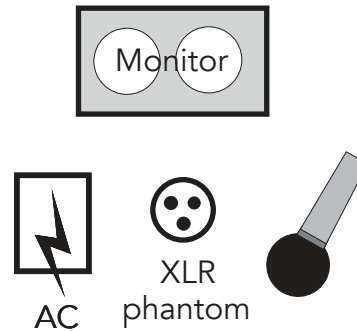

Graham Lindsey - TradHead Stage Plot

(security here - for our many adoring fans)

Fiddle/Voice

Requires:
XLR +48v
SM58 or similar

Graham
Mandolins/Banjo/Flute

Requires:
XLR +48v (for condenser mic)
SM58 or similar
AC