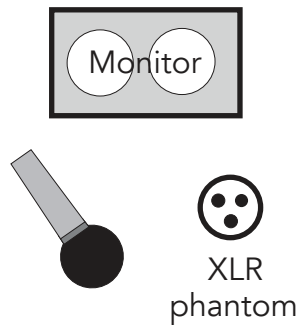

Graham Lindsey - TradHead Stage Plot

(security here - for our many adoring fans)

Fiddle/Voice

Requires:
XLR +48v
SM58 or similar

Graham
Mandolins/Banjo/Flute

Requires:
XLR +48v (for condenser mic)
SM58 or similar
AC