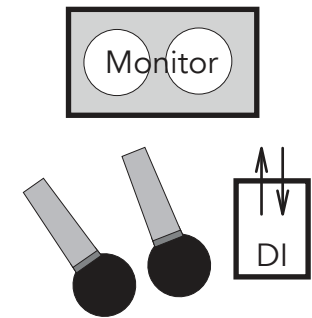

Graham Lindsey - TradHead Stage Plot

(security here - for our many adoring fans)

Fiddle/Voice

Requires:
XLR +48v
SM58 or similar

Graham
Mandolins/Banjo/Flute

Requires:
XLR +48v (for condenser mic)
SM58 or similar
AC