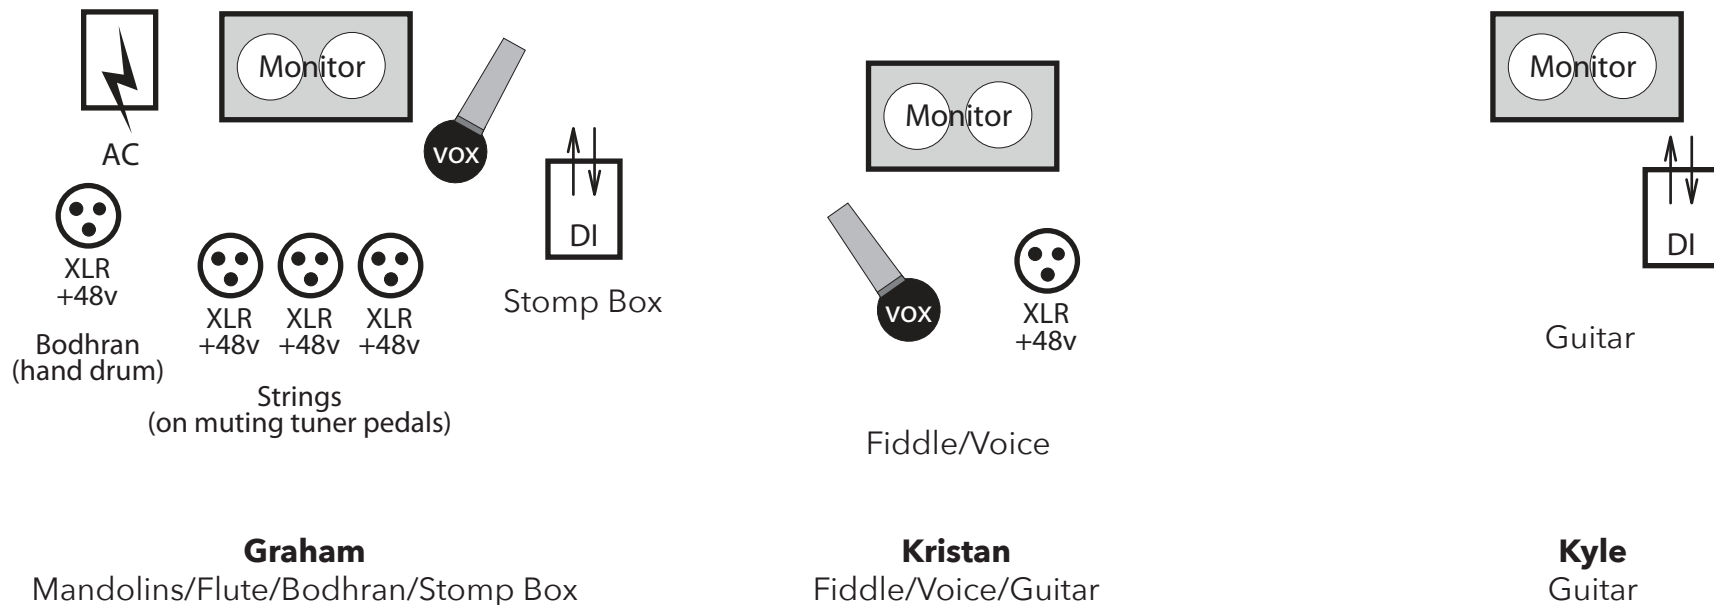

## From Away - Amplified Performance Stage Plot

(security here - for our many adoring fans)

### LINE ASSIGNMENTS

1. Voice/Flute
2. Gibson Mandolin
3. Laskin Mandolin
4. Octave Mandolin
5. Bodhran
6. Stomp Box
7. Kristan Voice
8. Fiddle
9. Kristan Guitar
10. Kyle Guitar