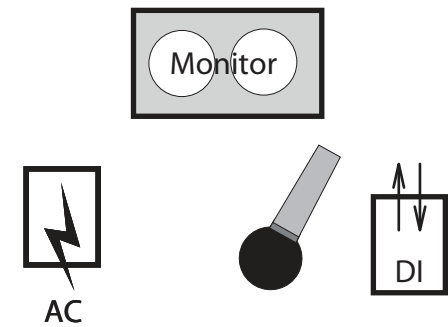

# Graham Lindsey - TradHead Stage Plot

(security here - for our many adoring fans)

---

Kristan  
Fiddle/Voice

Peter  
Guitar/Accordion/Voice

Condenser or  
SM58 for accordion

Graham  
Mandolins/Banjo

Graham brings a tuner  
pedal to cut signal  
during instrument changes