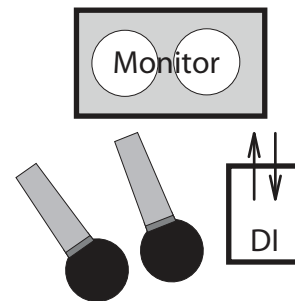

# Graham Lindsey - TradHead Stage Plot

(security here - for our many adoring fans)

---

Kristan  
Fiddle/Voice

Peter  
Guitar/Accordion/Voice

Condenser or  
SM58 for accordion

Graham  
Mandolins/Banjo

Graham brings a tuner  
pedal to cut signal  
during instrument changes