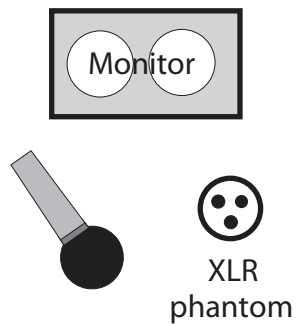

# Graham Lindsey - TradHead Stage Plot

(security here - for our many adoring fans)

---

Kristan  
Fiddle/Voice

Peter  
Guitar/Accordion/Voice

Condenser or  
SM58 for accordion

Graham  
Mandolins/Banjo

Graham brings a tuner  
pedal to cut signal  
during instrument changes